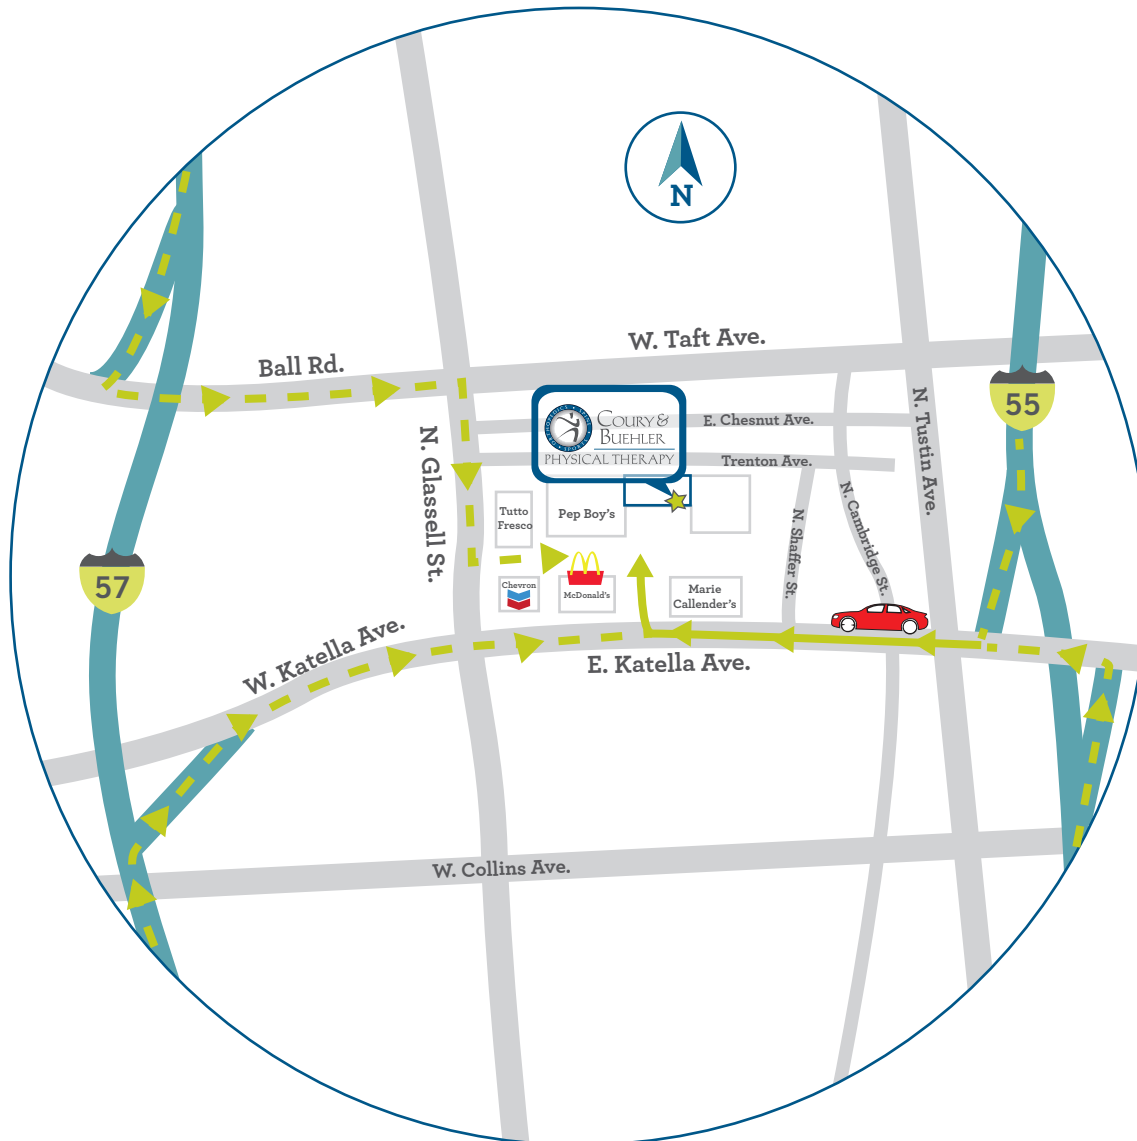

## From the 55N

EXIT on Katella Ave.

Turn **LEFT** on Katella Ave.

Destination will be on the **RIGHT**

Turn **RIGHT** into the parking lot before Glassell St.

(After the Marie Callender's)

## From the 55S

EXIT on Katella Ave.

Turn **RIGHT** on Katella Ave.

---

Drive past the McDonalds towards Marie Callender's

Destination will be on the **LEFT**

---

## From the 57N

EXIT Katella Ave.

Turn **RIGHT** on Katella.

Destination will be on the **LEFT**

Turn **LEFT** into the parking lot before Shaffer St.

(Before the Marie Callender's)